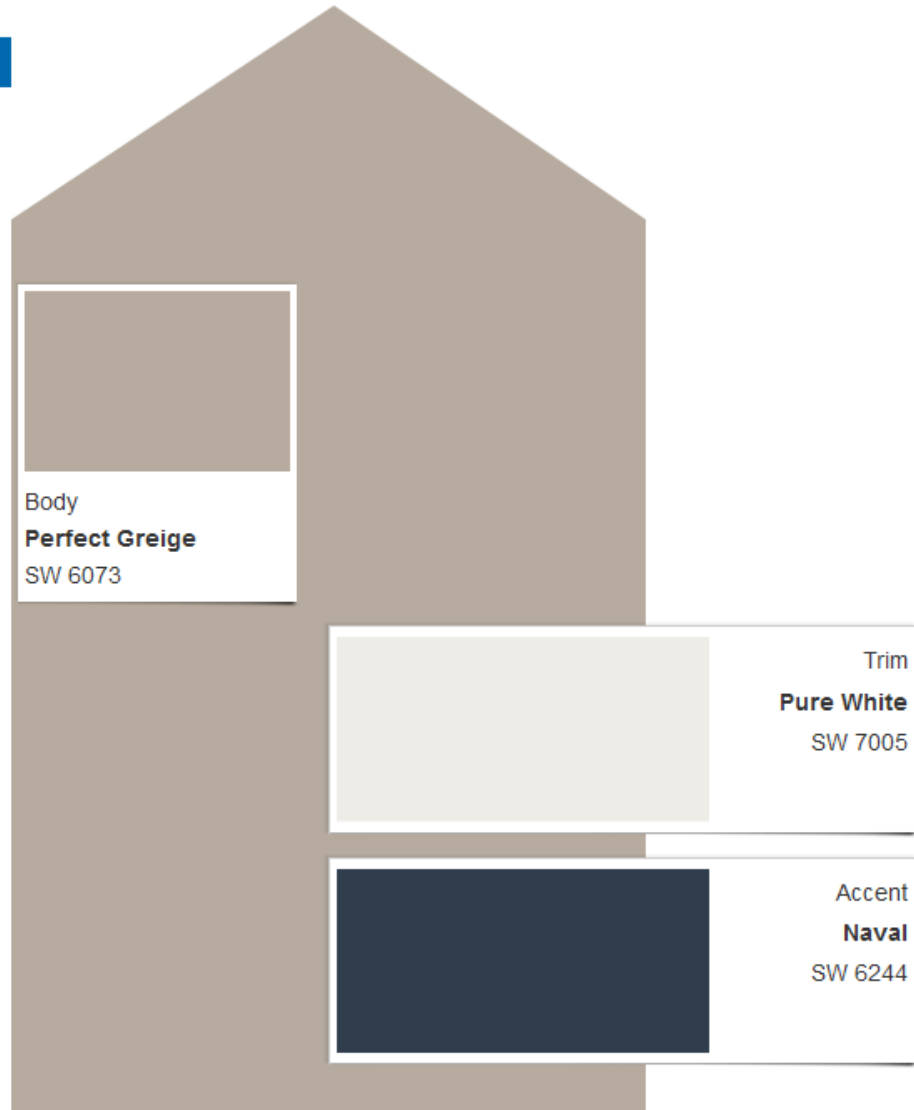

# Scheme L

*Actual color may vary from on-screen representation. To confirm your color choices prior to purchase, please view a physical color chip, color card, or painted sample.*

[Print this Scheme](#) →

# Scheme M

*Actual color may vary from on-screen representation. To confirm your color choices prior to purchase, please view a physical color chip, color card, or painted sample.*

Print this Scheme

Body  
**Knitting Needles**  
SW 7672

Trim  
**Pearly White**  
SW 7009

Accent  
**Seaworthy**  
SW 7620

# Scheme N

Actual color may vary from on-screen representation. To confirm your color choices prior to purchase, please view a physical color chip, color card, or painted sample.

[Print this Scheme](#)