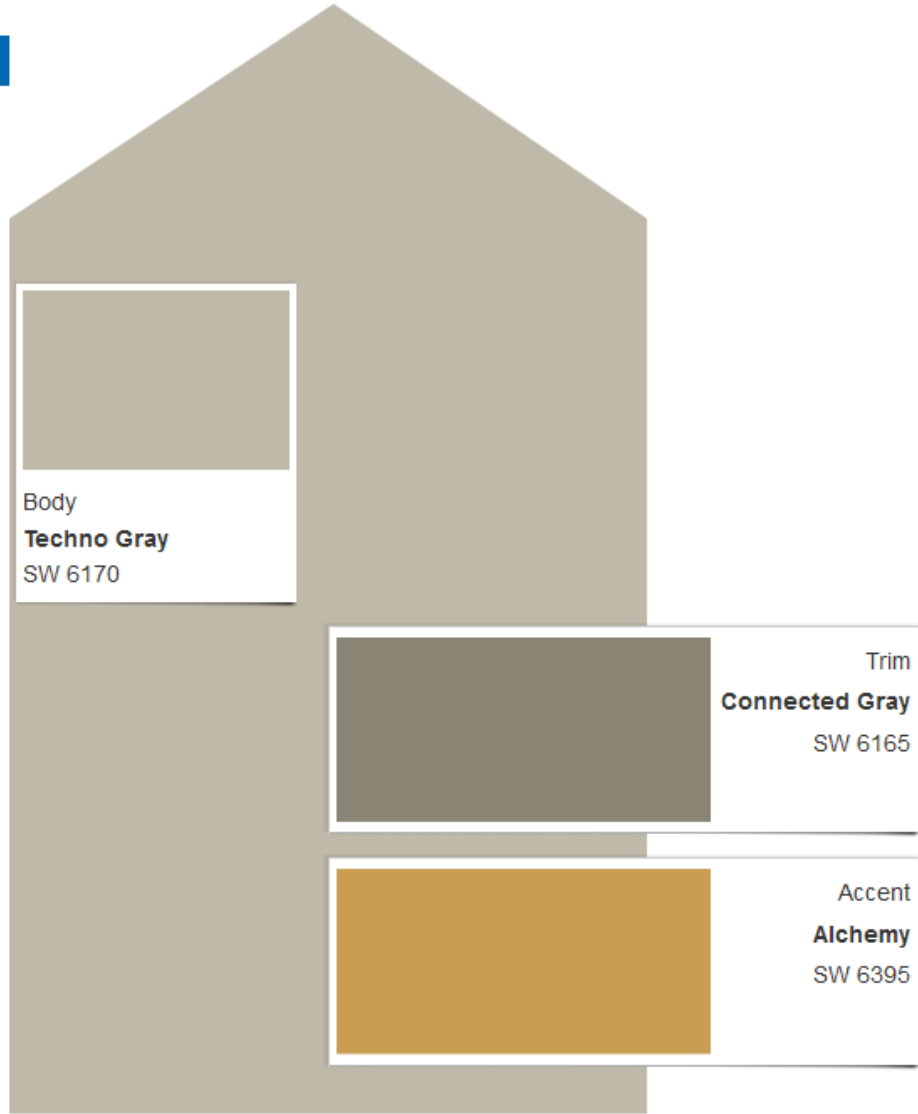

# Scheme Q

Actual color may vary from on-screen representation. To confirm your color choices prior to purchase, please view a physical color chip, color card, or painted sample.

[Print this Scheme](#) →

# Scheme R

*Actual color may vary from on-screen representation. To confirm your color choices prior to purchase, please view a physical color chip, color card, or painted sample.*

Print this Scheme

# Scheme S

Actual color may vary from on-screen representation. To confirm your color choices prior to purchase, please view a physical color chip, color card, or painted sample.

Print this Scheme →

# Scheme T

*Actual color may vary from on-screen representation. To confirm your color choices prior to purchase, please view a physical color chip, color card, or painted sample.*

Print this Scheme

Body