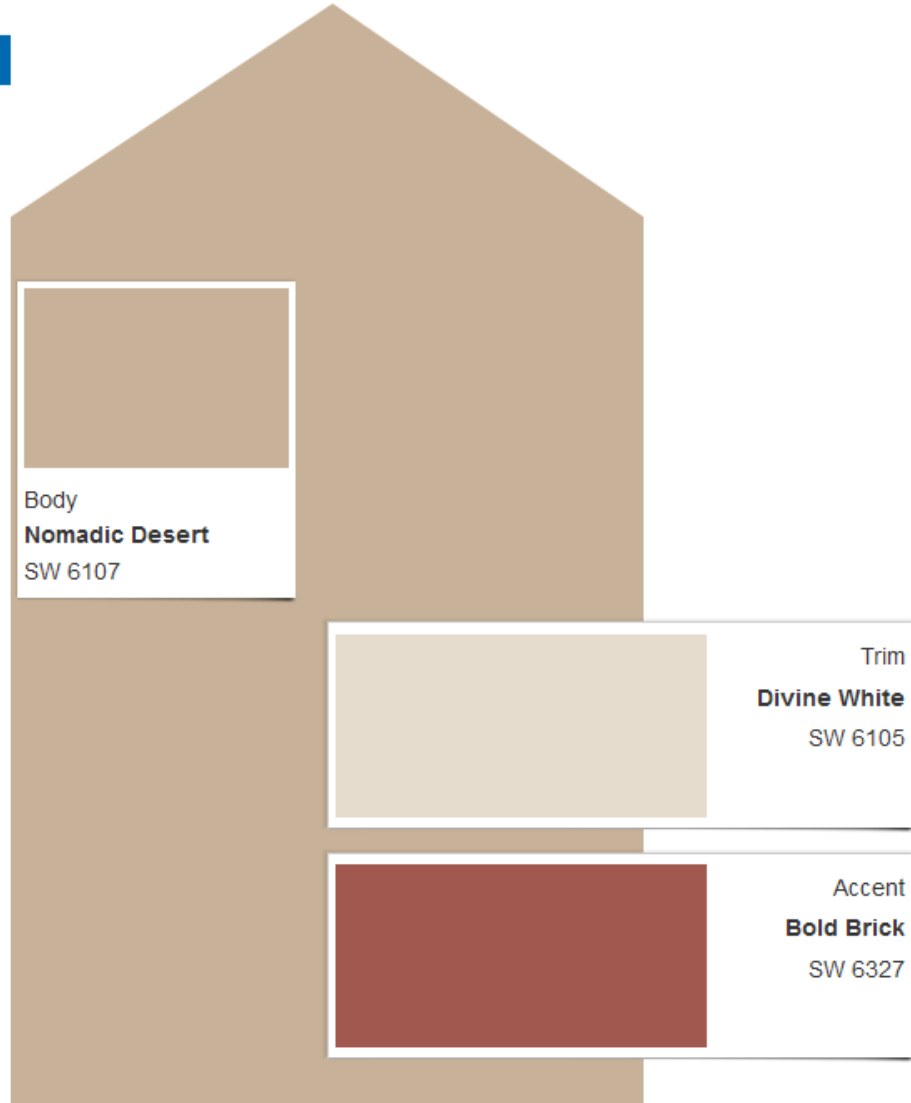

# Scheme 5

*Actual color may vary from on-screen representation. To confirm your color choices prior to purchase, please view a physical color chip, color card, or painted sample.*

Print this Scheme +

Body  
**Practical Beige**  
SW 6100

Trim  
**Pacer White**  
SW 6098

Accent  
**Dark Auburn**  
SW 6034

## Scheme 6

*Actual color may vary from on-screen representation. To confirm your color choices prior to purchase, please view a physical color chip, color card, or painted sample.*

Print this Scheme