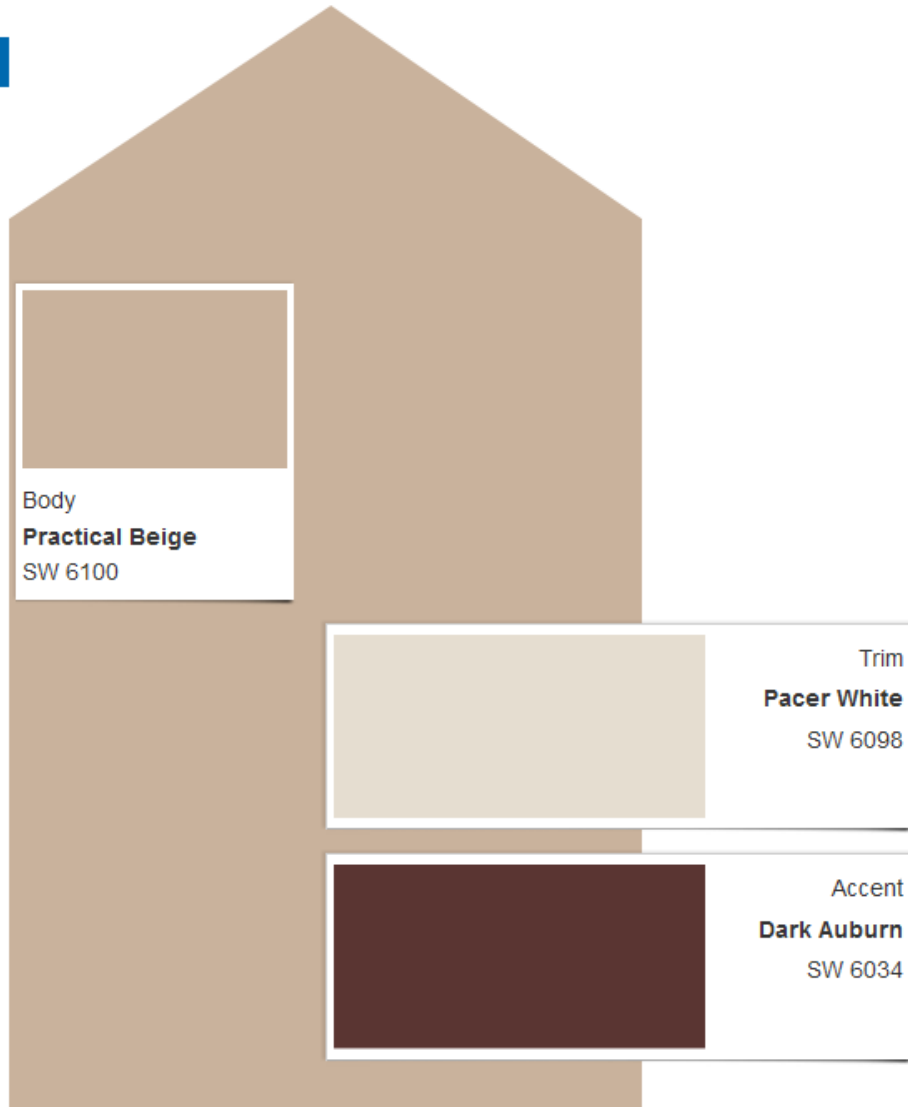

## Scheme 2

*Actual color may vary from on-screen representation. To confirm your color choices prior to purchase, please view a physical color chip, color card, or painted sample.*

Print this Scheme

## Scheme 3

Actual color may vary from on-screen representation. To confirm your color choices prior to purchase, please view a physical color chip, color card, or painted sample.

Print this Scheme

## Scheme 4

*Actual color may vary from on-screen representation. To confirm your color choices prior to purchase, please view a physical color chip, color card, or painted sample.*

Print this Scheme

# Scheme 5

*Actual color may vary from on-screen representation. To confirm your color choices prior to purchase, please view a physical color chip, color card, or painted sample.*

Print this Scheme +

Body  
**Practical Beige**  
SW 6100