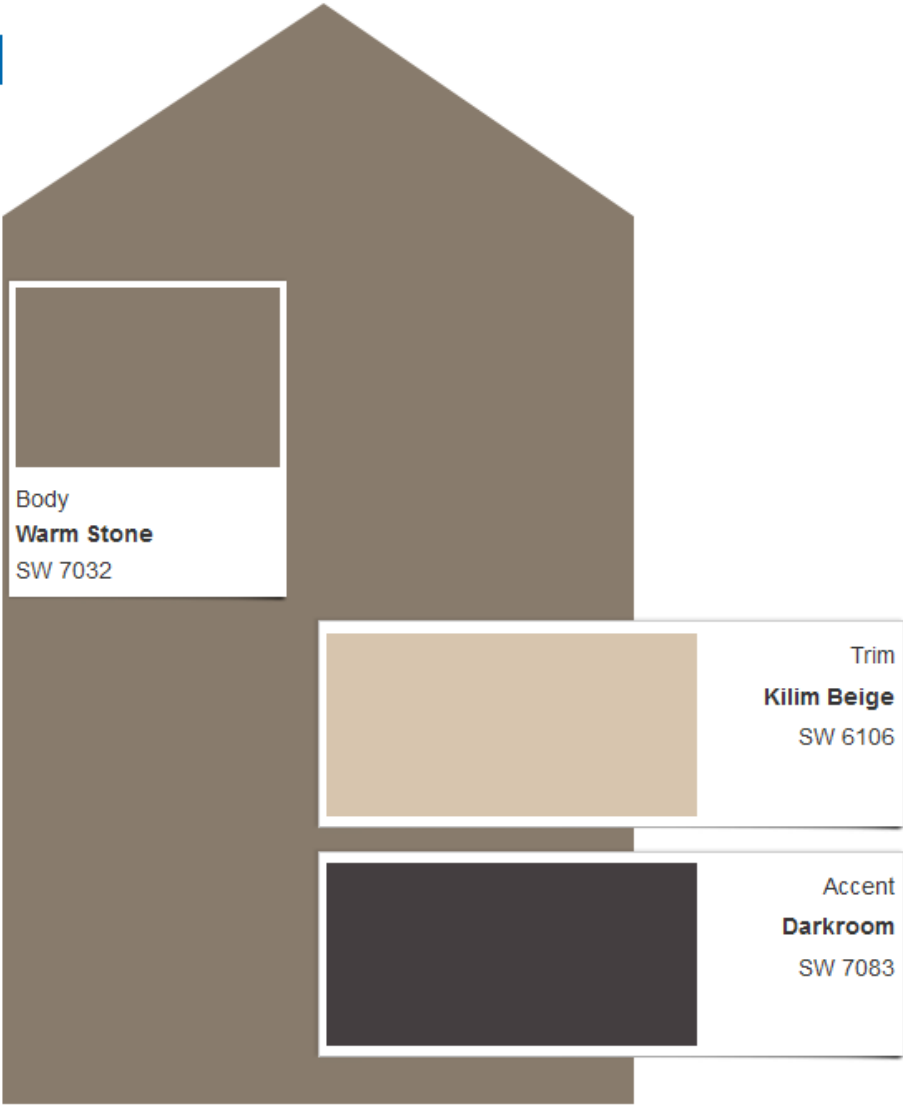

# Scheme 14

Actual color may vary from on-screen representation. To confirm your color choices prior to purchase, please view a physical color chip, color card, or painted sample.

[Print this Scheme](#) →

# Scheme 15

Actual color may vary from on-screen representation. To confirm your color choices prior to purchase, please view a physical color chip, color card, or painted sample.

[Print this Scheme](#) →

# Scheme 16

*Actual color may vary from on-screen representation. To confirm your color choices prior to purchase, please view a physical color chip, color card, or painted sample.*

Print this Scheme →

Body  
**Warm Stone**  
SW 7032