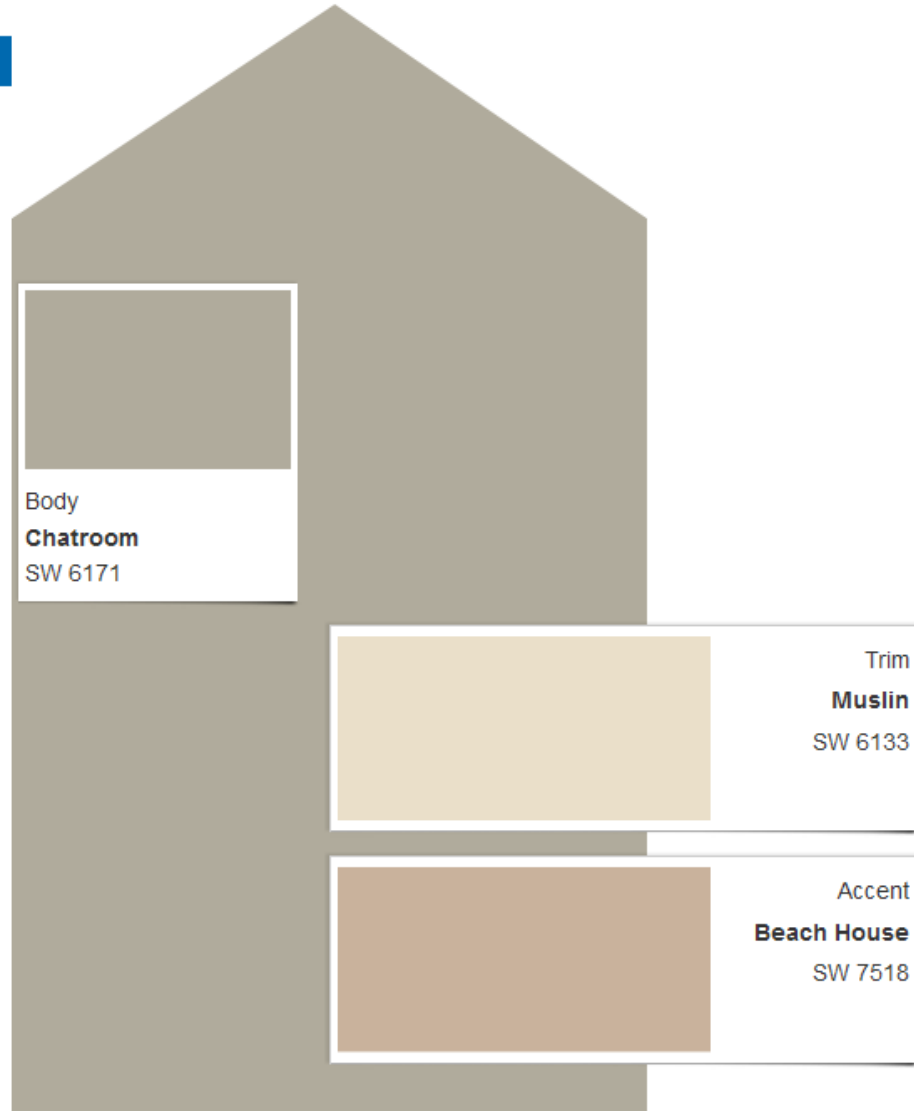

Trim  
**Pearly White**  
SW 7009

Accent  
**Seaworthy**  
SW 7620

# Scheme N

Actual color may vary from on-screen representation. To confirm your color choices prior to purchase, please view a physical color chip, color card, or painted sample.

[Print this Scheme](#)

# Scheme 0

Actual color may vary from on-screen representation. To confirm your color choices prior to purchase, please view a physical color chip, color card, or painted sample.

Print this Scheme