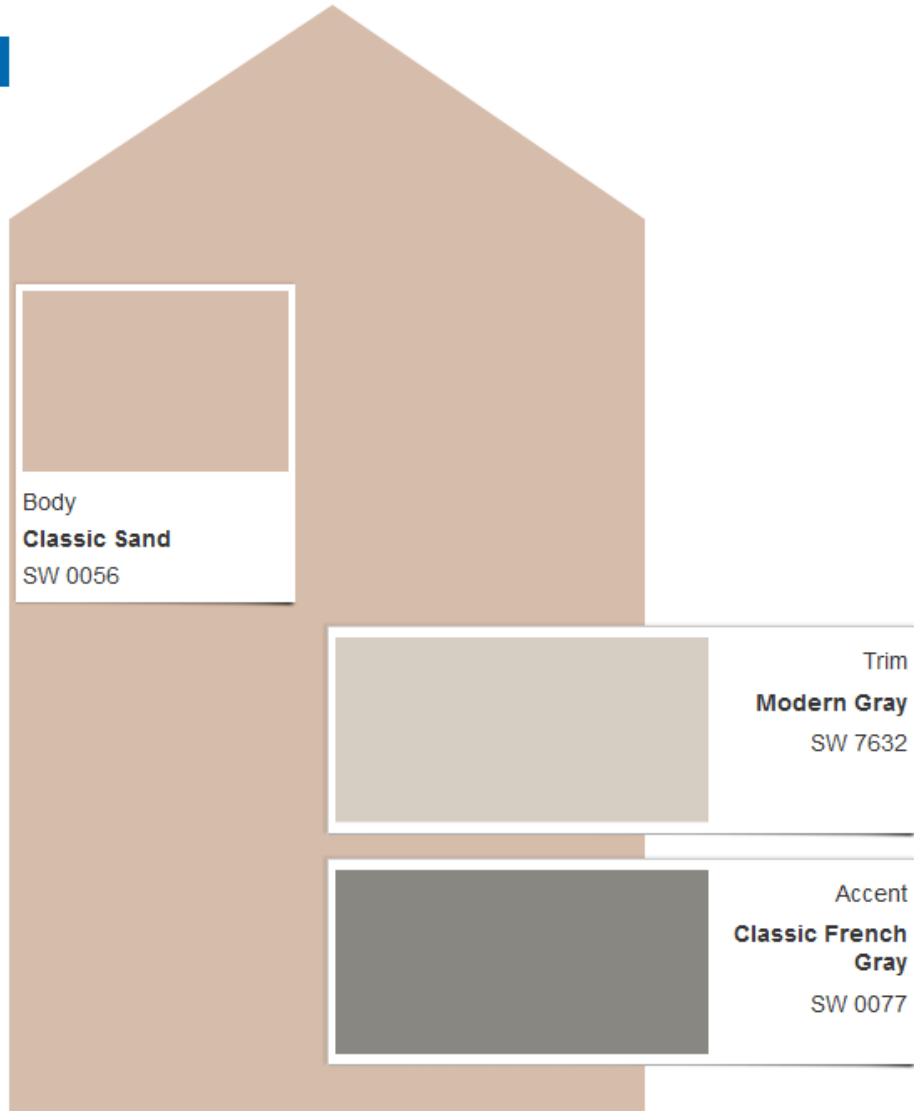

# Scheme F

*Actual color may vary from on-screen representation. To confirm your color choices prior to purchase, please view a physical color chip, color card, or painted sample.*

Print this Scheme →

# Scheme H

*Actual color may vary from on-screen representation. To confirm your color choices prior to purchase, please view a physical color chip, color card, or painted sample.*

Print this Scheme →

# Scheme I

Actual color may vary from on-screen representation. To confirm your color choices prior to purchase, please view a physical color chip, color card, or painted sample.

Print this Scheme →

# Scheme J

Actual color may vary from on-screen representation. To confirm your color choices prior to purchase, please view a physical color chip, color card, or painted sample.

Print this Scheme

Body  
**Dockside Blue**  
SW 7601