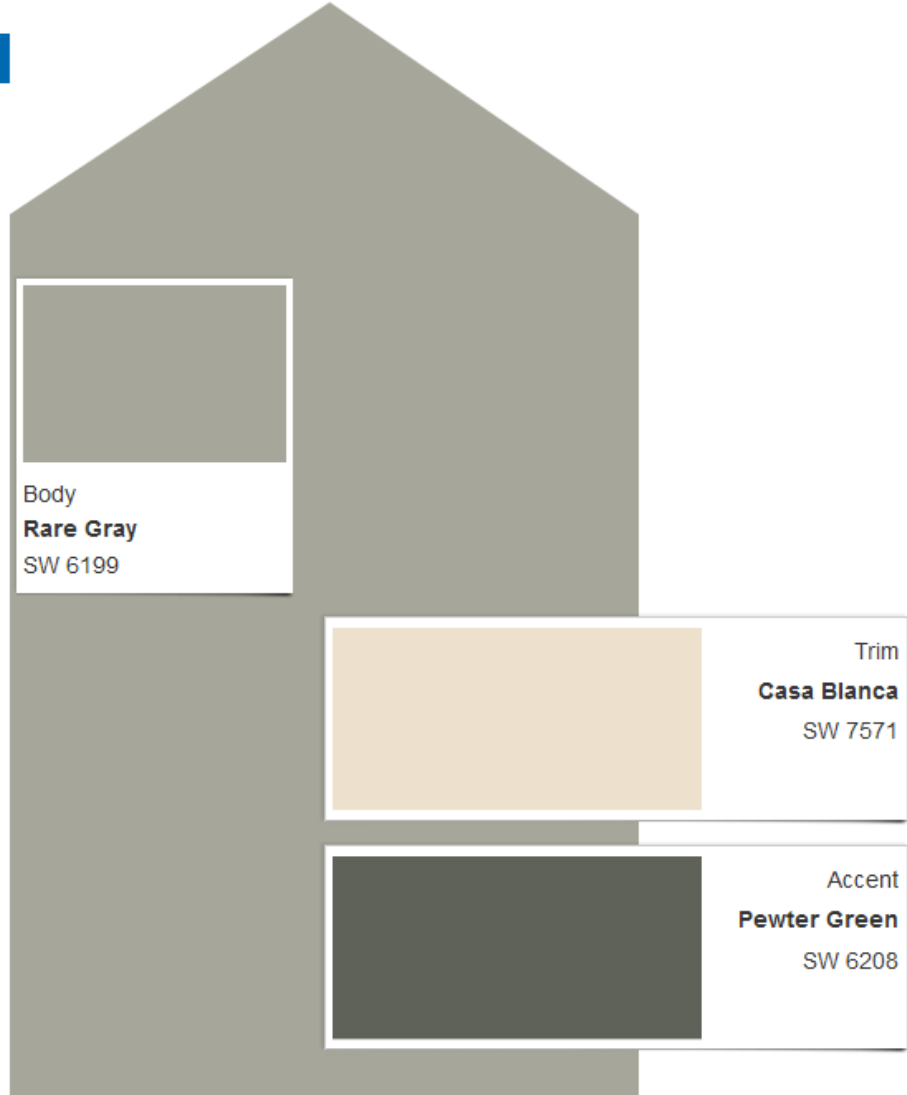

# Scheme B

Actual color may vary from on-screen representation. To confirm your color choices prior to purchase, please view a physical color chip, color card, or painted sample.

[Print this Scheme](#) →

Body  
**Green Earth**  
SW 7748

Trim  
**Nacre**  
SW 6154

Accent  
**Fiery Brown**  
SW 6055

# Scheme C

*Actual color may vary from on-screen representation. To confirm your color choices prior to purchase, please view a physical color chip, color card, or painted sample.*

Print this Scheme