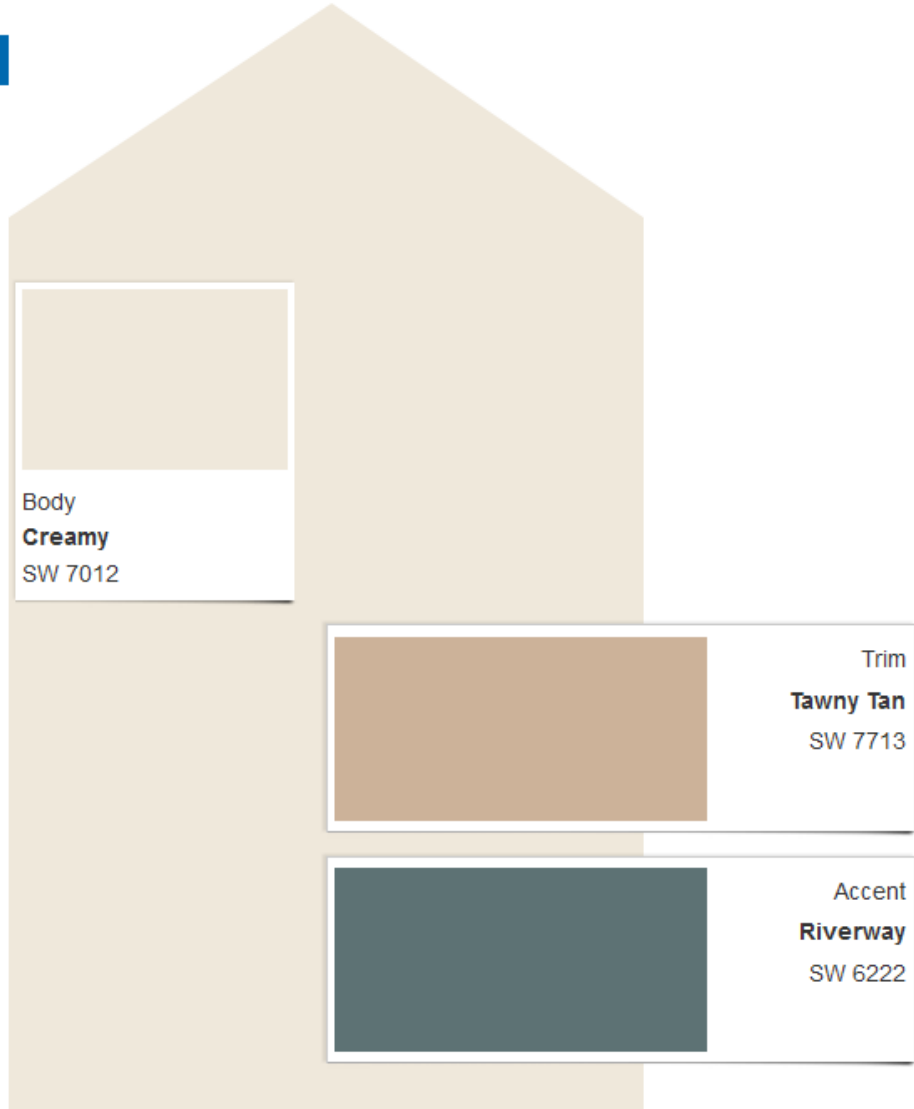

# Scheme E

*Actual color may vary from on-screen representation. To confirm your color choices prior to purchase, please view a physical color chip, color card, or painted sample.*

Print this Scheme →

Body  
**Banana Cream**  
SW 6673

Trim  
**Extra White**  
SW 7006

Accent  
**Roycroft Brass**  
SW 2843

# Scheme F

*Actual color may vary from on-screen representation. To confirm your color choices prior to purchase, please view a physical color chip, color card, or painted sample.*

Print this Scheme →