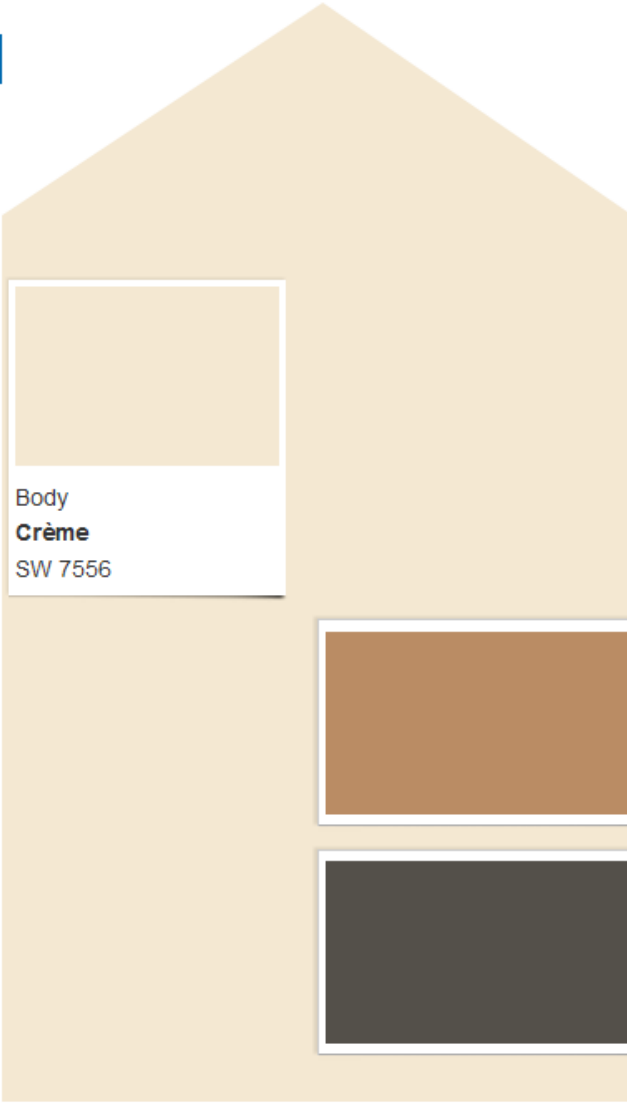

# Scheme 11

*Actual color may vary from on-screen representation. To confirm your color choices prior to purchase, please view a physical color chip, color card, or painted sample.*

Print this Scheme

Body  
**Sawdust**  
SW 6158

# Scheme J

Actual color may vary from on-screen representation. To confirm your color choices prior to purchase, please view a physical color chip, color card, or painted sample.

Print this Scheme

Body  
**Dockside Blue**  
SW 7601

Trim  
**Extra White**  
SW 7006

Accent  
**Restoration Ivory**  
SW 6413

# Scheme K

*Actual color may vary from on-screen representation. To confirm your color choices prior to purchase, please view a physical color chip, color card, or painted sample.*

Print this Scheme →

Body  
**Crème**  
SW 7556