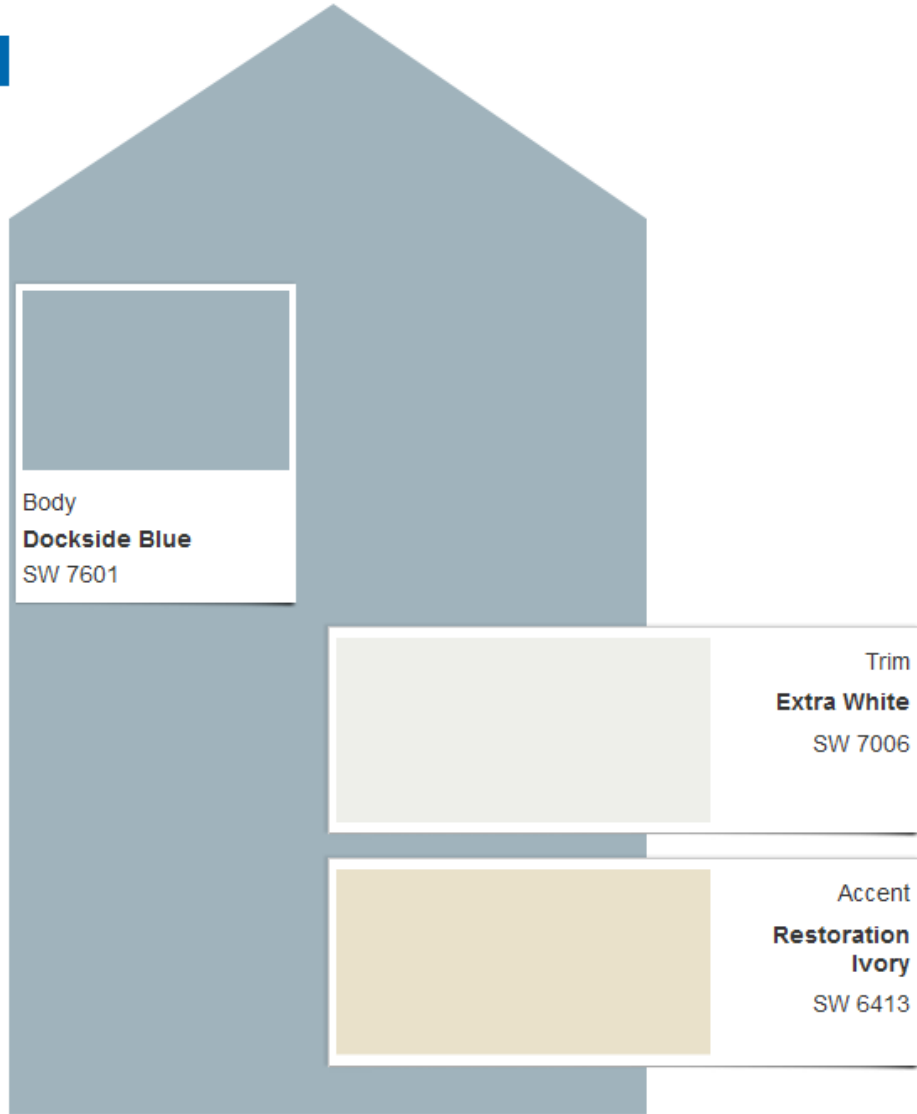

# Scheme F

*Actual color may vary from on-screen representation. To confirm your color choices prior to purchase, please view a physical color chip, color card, or painted sample.*

Print this Scheme →

# Scheme H

*Actual color may vary from on-screen representation. To confirm your color choices prior to purchase, please view a physical color chip, color card, or painted sample.*

Print this Scheme →

# Scheme I

Actual color may vary from on-screen representation. To confirm your color choices prior to purchase, please view a physical color chip, color card, or painted sample.

Print this Scheme →

# Scheme J

Actual color may vary from on-screen representation. To confirm your color choices prior to purchase, please view a physical color chip, color card, or painted sample.

Print this Scheme

Body  
**Dockside Blue**  
SW 7601