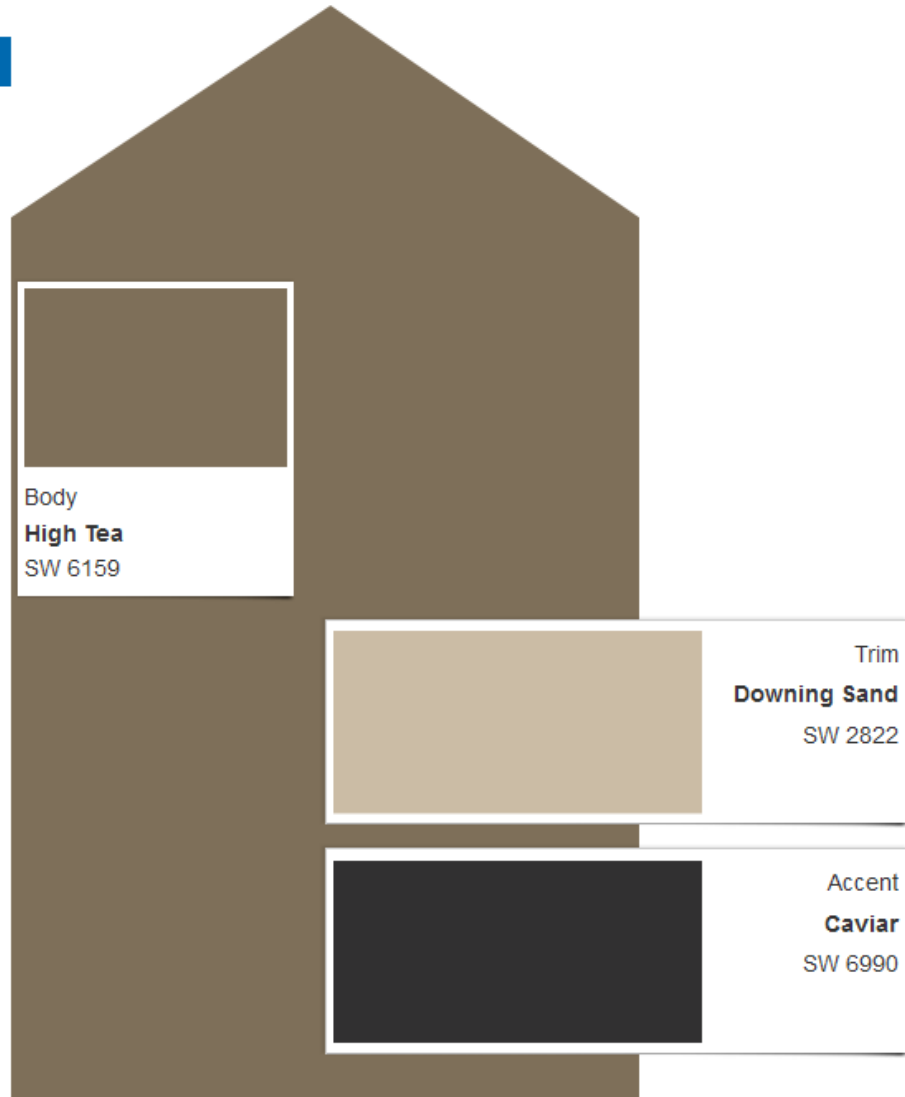

# Scheme 10

Actual color may vary from on-screen representation. To confirm your color choices prior to purchase, please view a physical color chip, color card, or painted sample.

[Print this Scheme](#) →

# Scheme 11

*Actual color may vary from on-screen representation. To confirm your color choices prior to purchase, please view a physical color chip, color card, or painted sample.*

Print this Scheme

Body  
**Sawdust**  
SW 6158

Trim  
**Ramie**  
SW 6156

Accent  
**Red Bay**  
SW 6321

## Scheme 12

*Actual color may vary from on-screen representation. To confirm your color choices prior to purchase, please view a physical color chip, color card, or painted sample.*

[Print this Scheme](#)