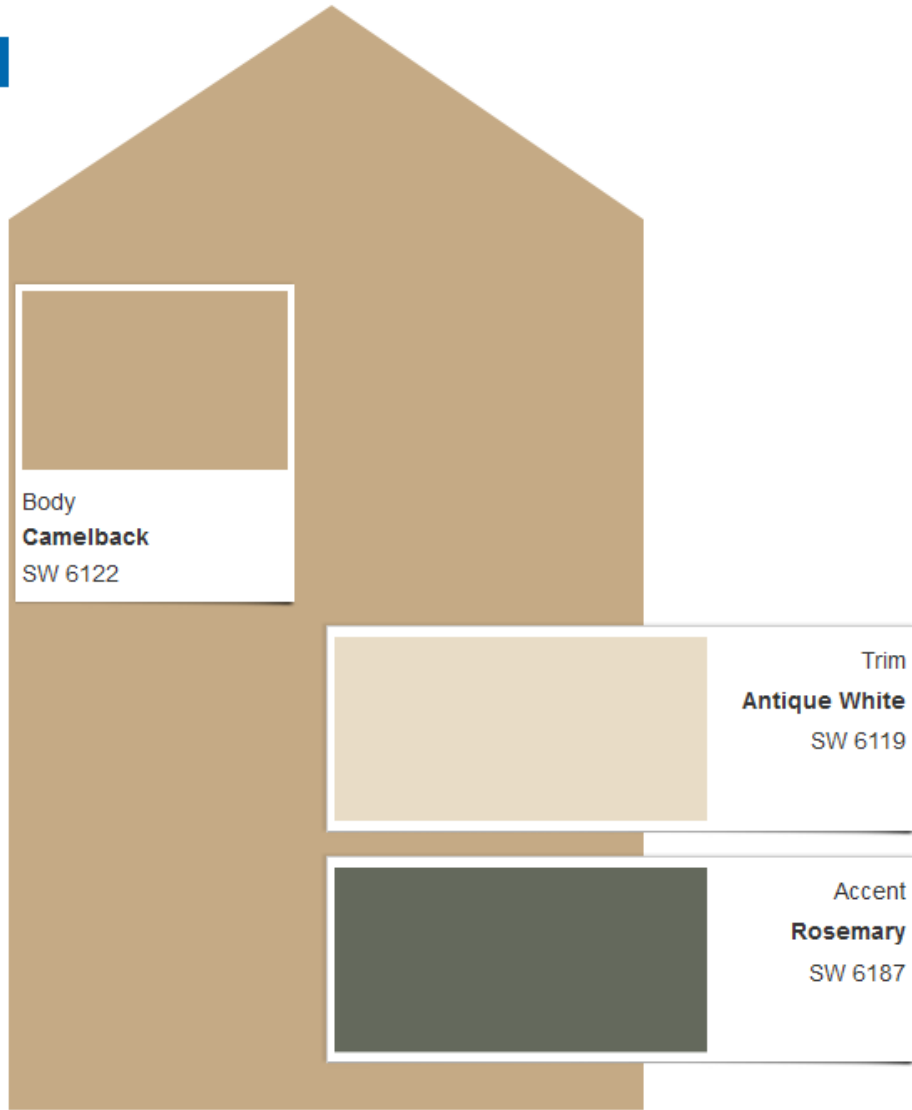

## Scheme 6

*Actual color may vary from on-screen representation. To confirm your color choices prior to purchase, please view a physical color chip, color card, or painted sample.*

Print this Scheme

# Scheme 7

Actual color may vary from on-screen representation. To confirm your color choices prior to purchase, please view a physical color chip, color card, or painted sample.

Print this Scheme →

## Scheme 8

*Actual color may vary from on-screen representation. To confirm your color choices prior to purchase, please view a physical color chip, color card, or painted sample.*

[Print this Scheme](#) →