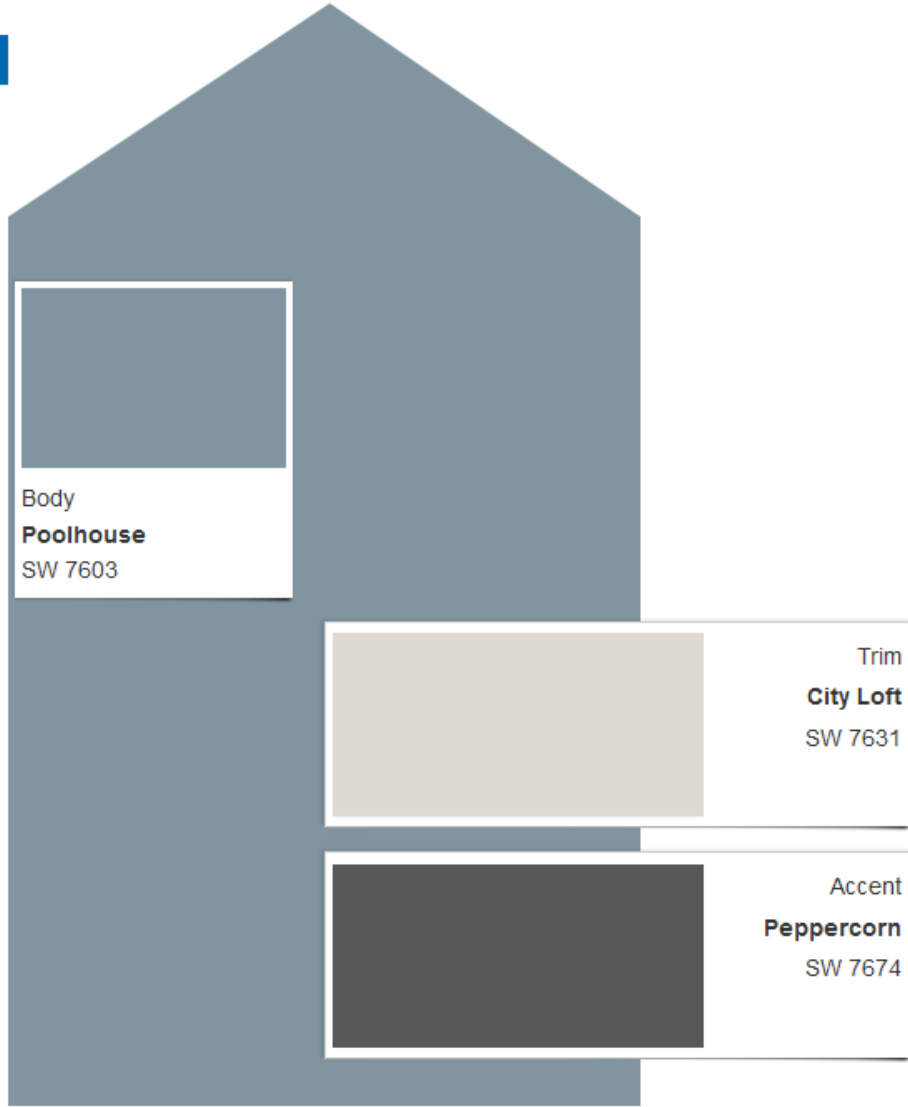

# Scheme K

*Actual color may vary from on-screen representation. To confirm your color choices prior to purchase, please view a physical color chip, color card, or painted sample.*

Print this Scheme →

Body  
**Crème**  
SW 7556

Trim  
**Tatami Tan**  
SW 6116

Accent  
**Urbane Bronze**  
SW 7048

# Scheme L

*Actual color may vary from on-screen representation. To confirm your color choices prior to purchase, please view a physical color chip, color card, or painted sample.*

[Print this Scheme](#) →