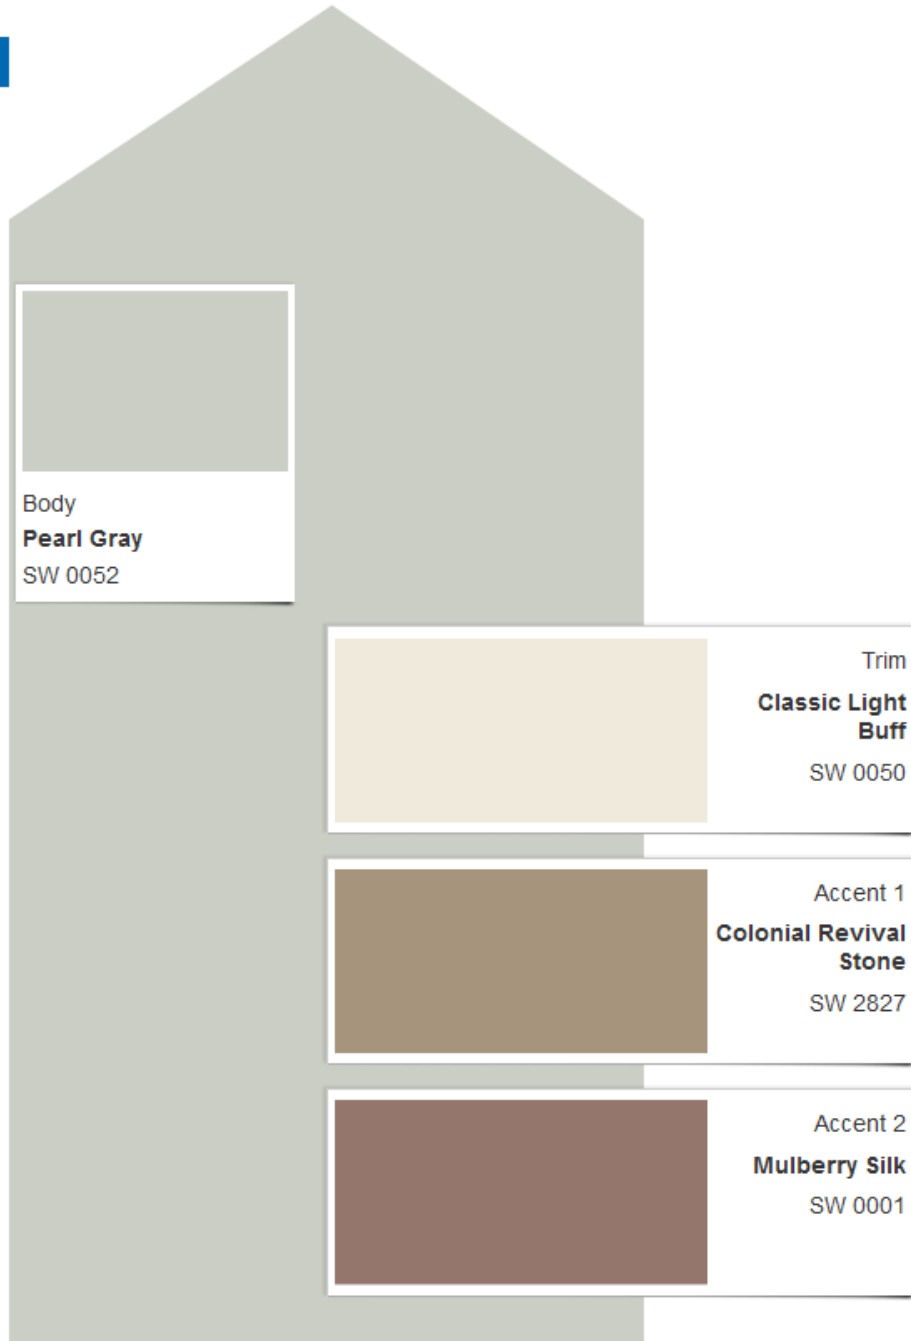

# Scheme S

Actual color may vary from on-screen representation. To confirm your color choices prior to purchase, please view a physical color chip, color card, or painted sample.

Print this Scheme →

# Scheme T

*Actual color may vary from on-screen representation. To confirm your color choices prior to purchase, please view a physical color chip, color card, or painted sample.*

Print this Scheme

Body

**Techno Gray**

SW 6170

Trim

**Connected Gray**

SW 6165

Accent

**Alchemy**

SW 6395

# Scheme U

Actual color may vary from on-screen representation. To confirm your color choices prior to purchase, please view a physical color chip, color card, or painted sample.

Print this Scheme

Body  
**Pearl Gray**  
SW 0052