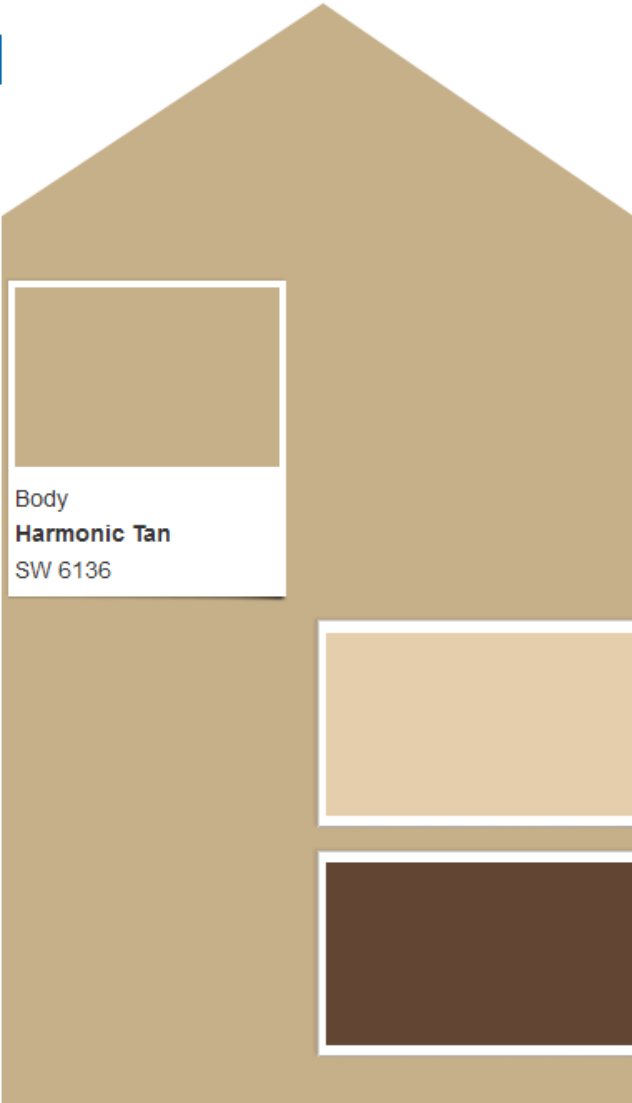

Trim  
**Pearly White**  
SW 7009

Accent  
**Seaworthy**  
SW 7620

# Scheme N

Actual color may vary from on-screen representation. To confirm your color choices prior to purchase, please view a physical color chip, color card, or painted sample.

[Print this Scheme](#)

# Scheme 0

Actual color may vary from on-screen representation. To confirm your color choices prior to purchase, please view a physical color chip, color card, or painted sample.

Print this Scheme

# Scheme P

*Actual color may vary from on-screen representation. To confirm your color choices prior to purchase, please view a physical color chip, color card, or painted sample.*

Print this Scheme →

Body  
**Harmonic Tan**  
SW 6136