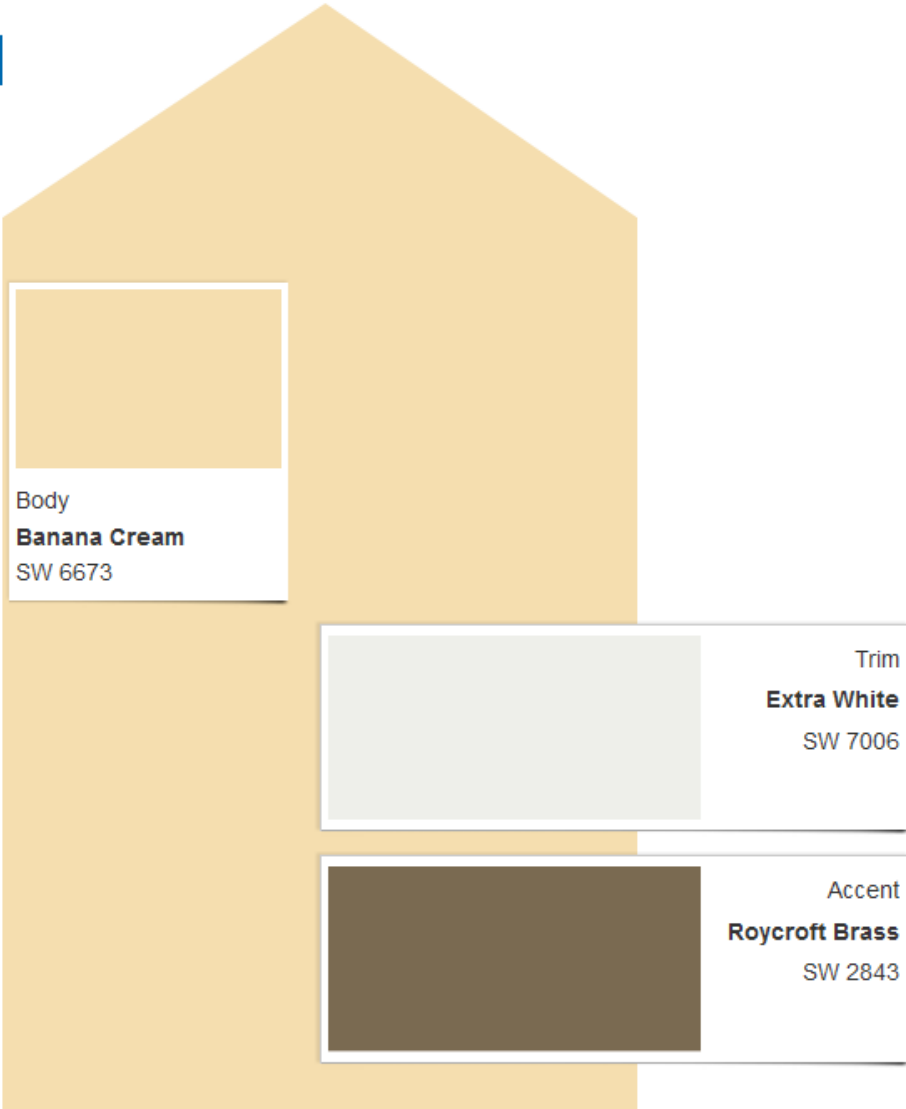

# Scheme C

*Actual color may vary from on-screen representation. To confirm your color choices prior to purchase, please view a physical color chip, color card, or painted sample.*

Print this Scheme

# Scheme D

Actual color may vary from on-screen representation. To confirm your color choices prior to purchase, please view a physical color chip, color card, or painted sample.

Print this Scheme →

Body  
**Dover White**  
SW 6385

Trim  
**Gateway Gray**  
SW 7644

Accent  
**Mediterranean**  
SW 7617

# Scheme E

*Actual color may vary from on-screen representation. To confirm your color choices prior to purchase, please view a physical color chip, color card, or painted sample.*

Print this Scheme →

Body  
**Banana Cream**  
SW 6673