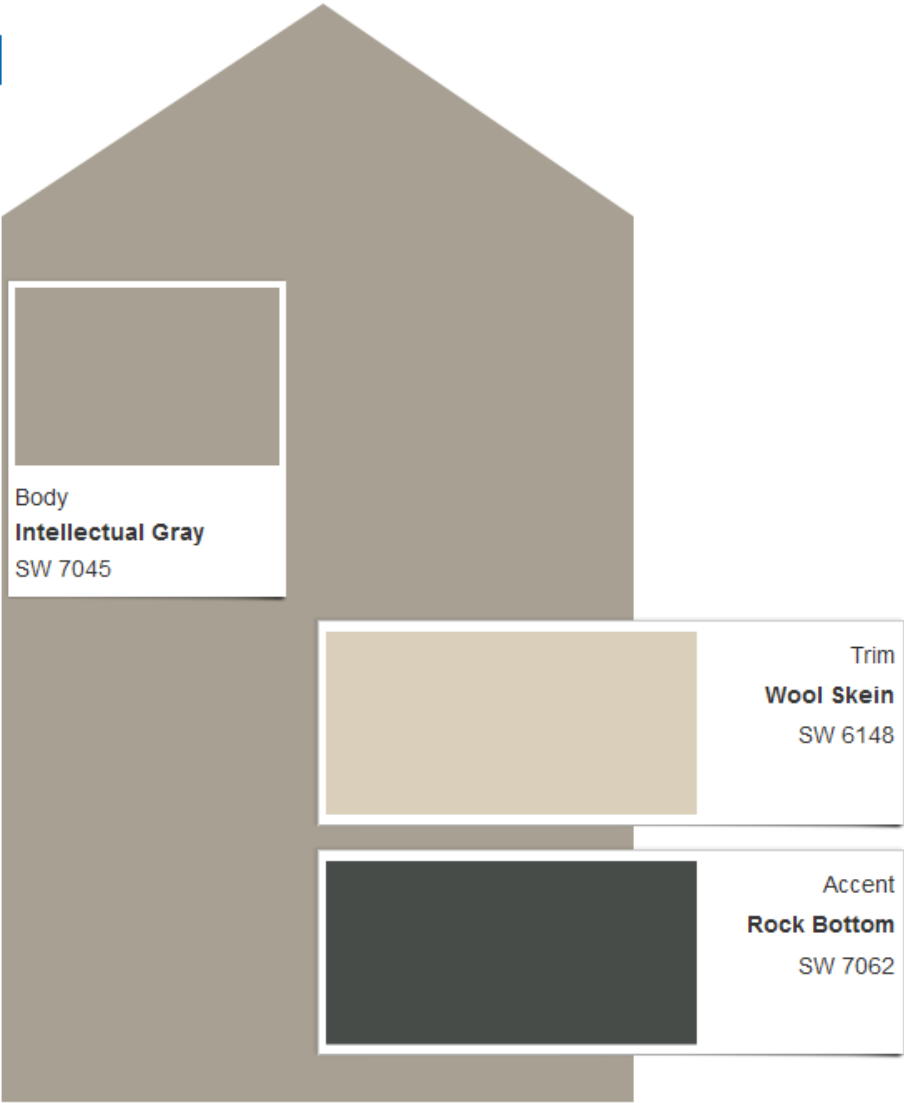

# Scheme 17

Actual color may vary from on-screen representation. To confirm your color choices prior to purchase, please view a physical color chip, color card, or painted sample.

[Print this Scheme](#) →

# Scheme 18

Actual color may vary from on-screen representation. To confirm your color choices prior to purchase, please view a physical color chip, color card, or painted sample.

[Print this Scheme](#) →