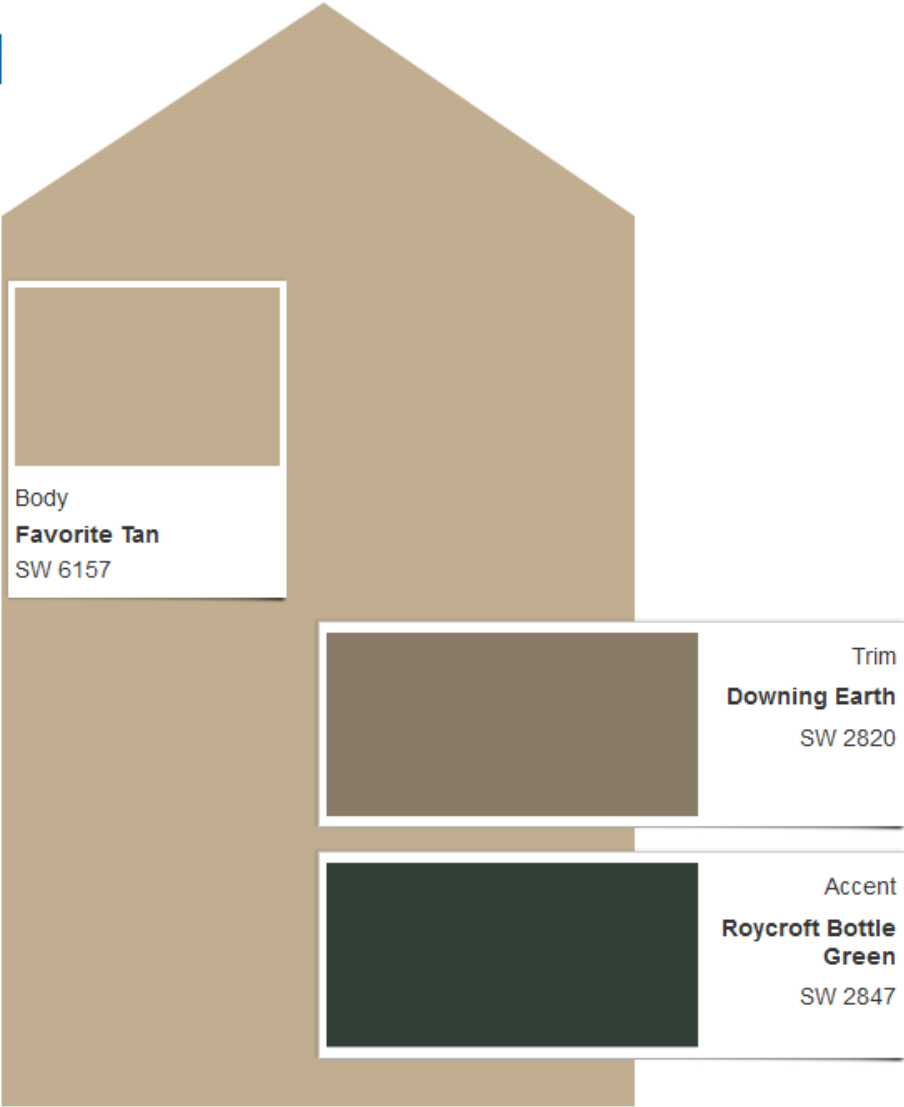

## Scheme 8

*Actual color may vary from on-screen representation. To confirm your color choices prior to purchase, please view a physical color chip, color card, or painted sample.*

[Print this Scheme](#) →

## Scheme 9

*Actual color may vary from on-screen representation. To confirm your color choices prior to purchase, please view a physical color chip, color card, or painted sample.*

[Print this Scheme](#) →

# Scheme 10

Actual color may vary from on-screen representation. To confirm your color choices prior to purchase, please view a physical color chip, color card, or painted sample.

[Print this Scheme](#) →