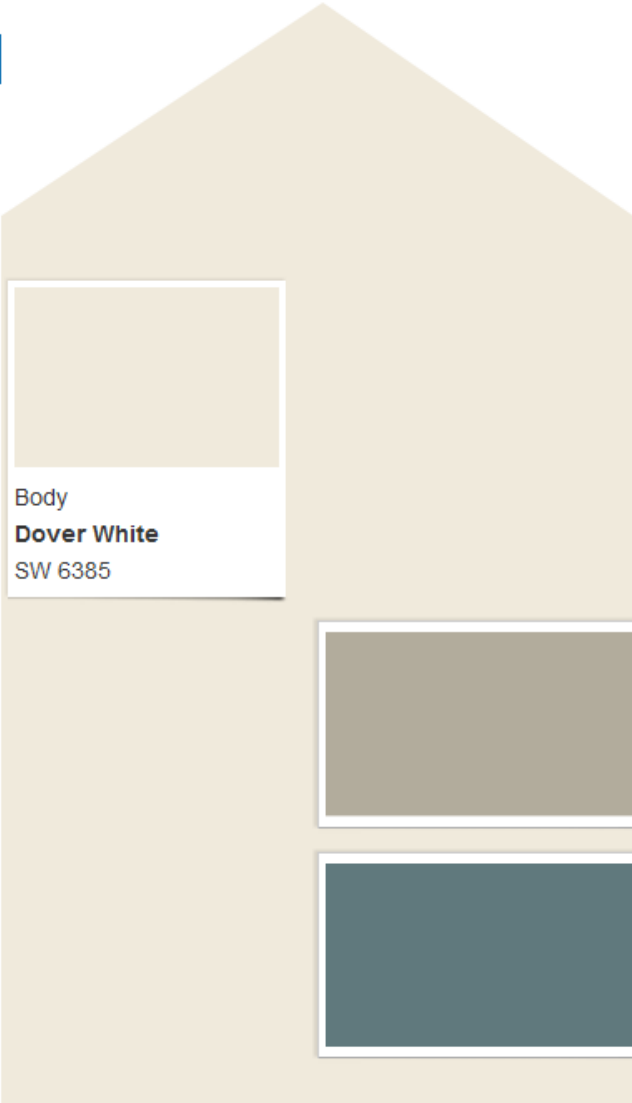

Body  
**Green Earth**  
SW 7748

Trim  
**Nacre**  
SW 6154

Accent  
**Fiery Brown**  
SW 6055

# Scheme C

*Actual color may vary from on-screen representation. To confirm your color choices prior to purchase, please view a physical color chip, color card, or painted sample.*

Print this Scheme

# Scheme D

Actual color may vary from on-screen representation. To confirm your color choices prior to purchase, please view a physical color chip, color card, or painted sample.

Print this Scheme →

Body  
**Dover White**  
SW 6385