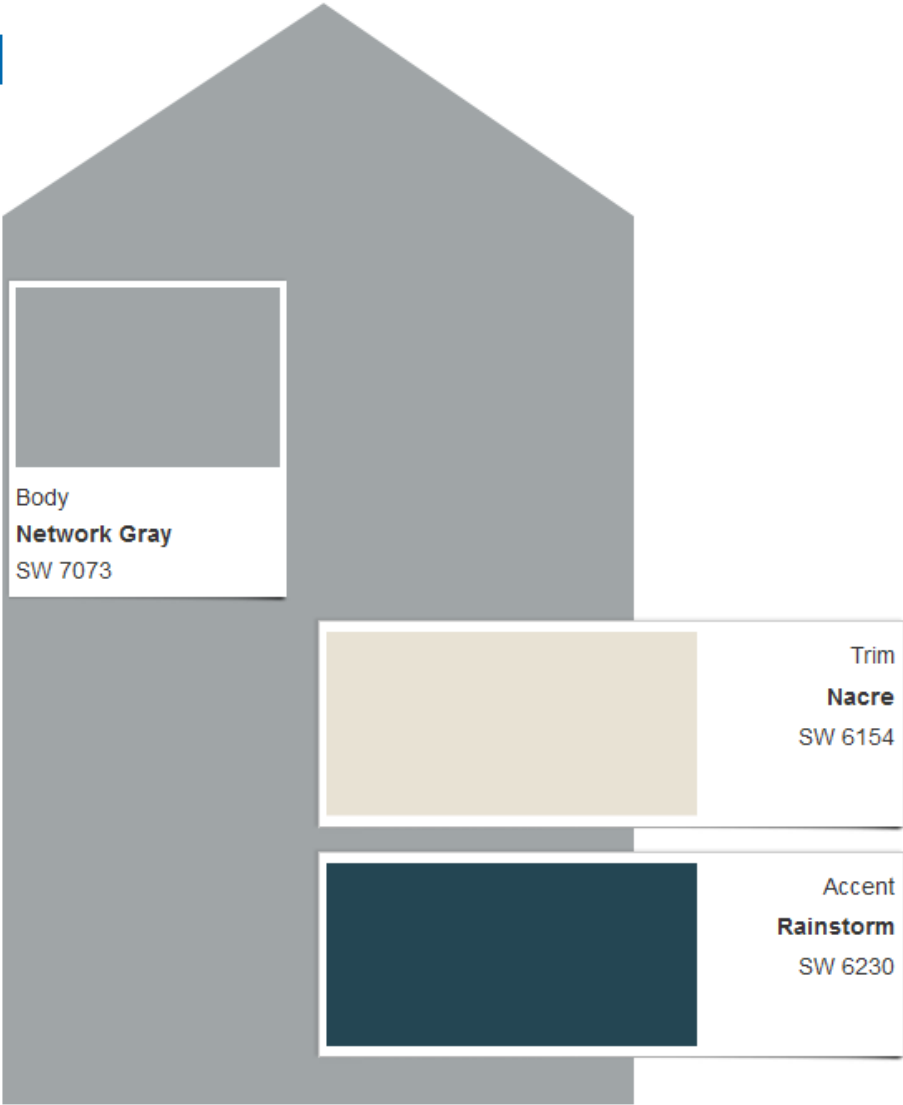

# Scheme 17

Actual color may vary from on-screen representation. To confirm your color choices prior to purchase, please view a physical color chip, color card, or painted sample.

[Print this Scheme](#) →

# Scheme 18

Actual color may vary from on-screen representation. To confirm your color choices prior to purchase, please view a physical color chip, color card, or painted sample.

[Print this Scheme](#) →

Body  
**Intellectual Gray**  
SW 7045

Trim  
**Wool Skein**  
SW 6148

Accent  
**Rock Bottom**  
SW 7062

# Scheme 19

*Actual color may vary from on-screen representation. To confirm your color choices prior to purchase, please view a physical color chip, color card, or painted sample.*

[Print this Scheme](#) →