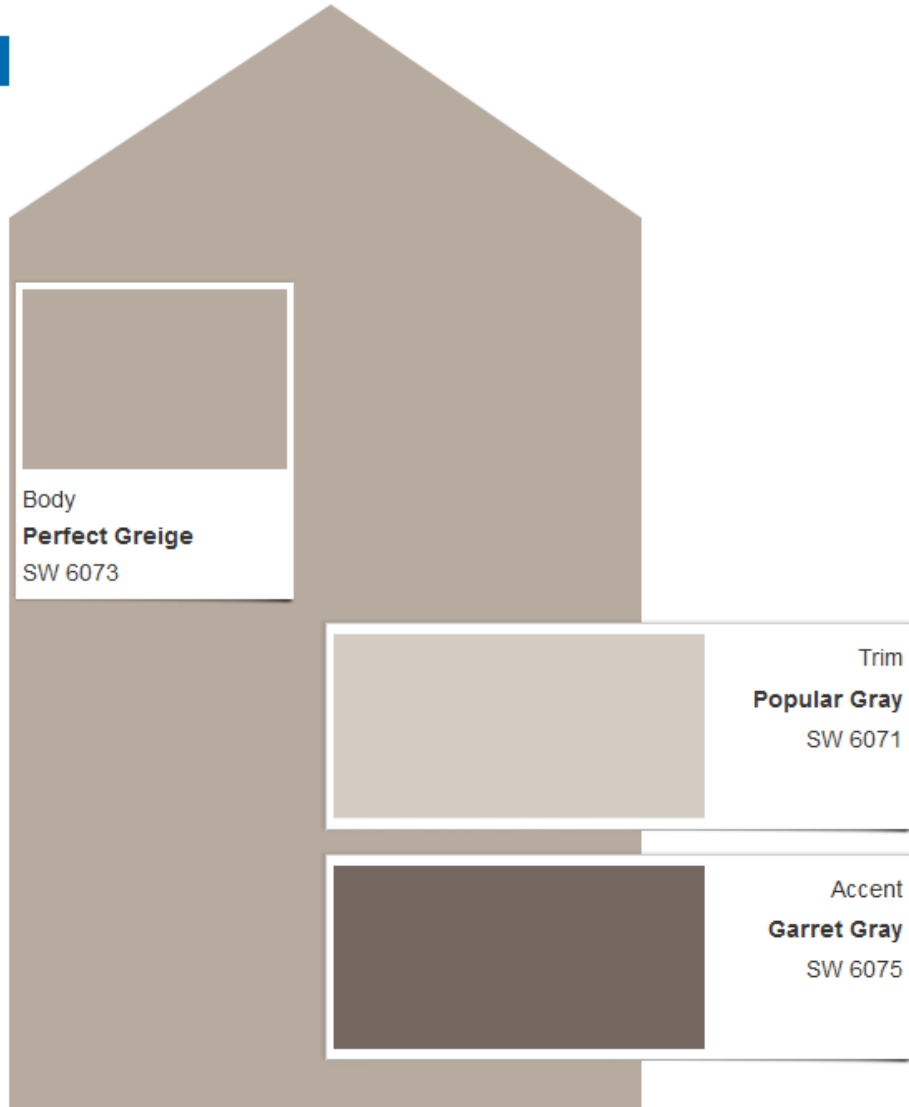

# Scheme Q

Actual color may vary from on-screen representation. To confirm your color choices prior to purchase, please view a physical color chip, color card, or painted sample.

[Print this Scheme](#) →

# Scheme R

*Actual color may vary from on-screen representation. To confirm your color choices prior to purchase, please view a physical color chip, color card, or painted sample.*

Print this Scheme

# Scheme S

Actual color may vary from on-screen representation. To confirm your color choices prior to purchase, please view a physical color chip, color card, or painted sample.

Print this Scheme →