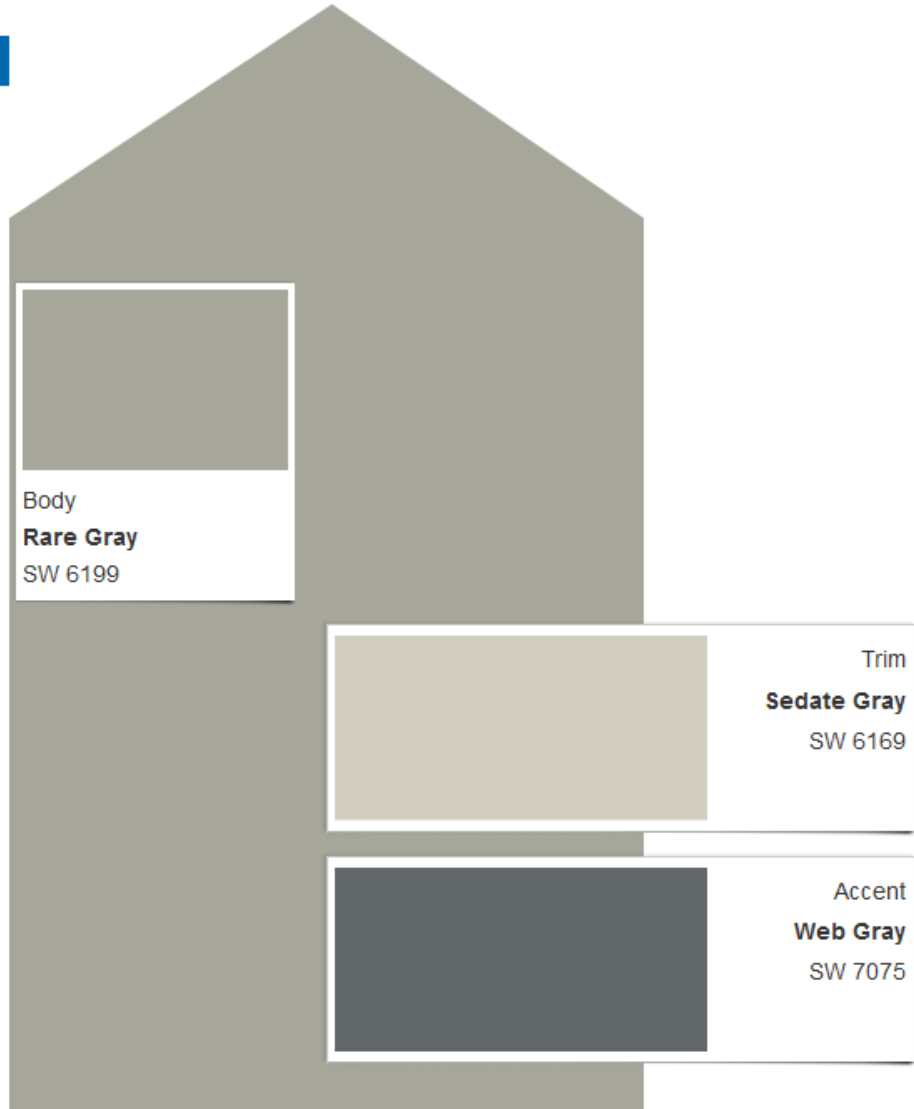

## Scheme 12

*Actual color may vary from on-screen representation. To confirm your color choices prior to purchase, please view a physical color chip, color card, or painted sample.*

[Print this Scheme](#)

# Scheme 13

*Actual color may vary from on-screen representation. To confirm your color choices prior to purchase, please view a physical color chip, color card, or painted sample.*

Print this Scheme

# Scheme 14

Actual color may vary from on-screen representation. To confirm your color choices prior to purchase, please view a physical color chip, color card, or painted sample.

[Print this Scheme](#) →