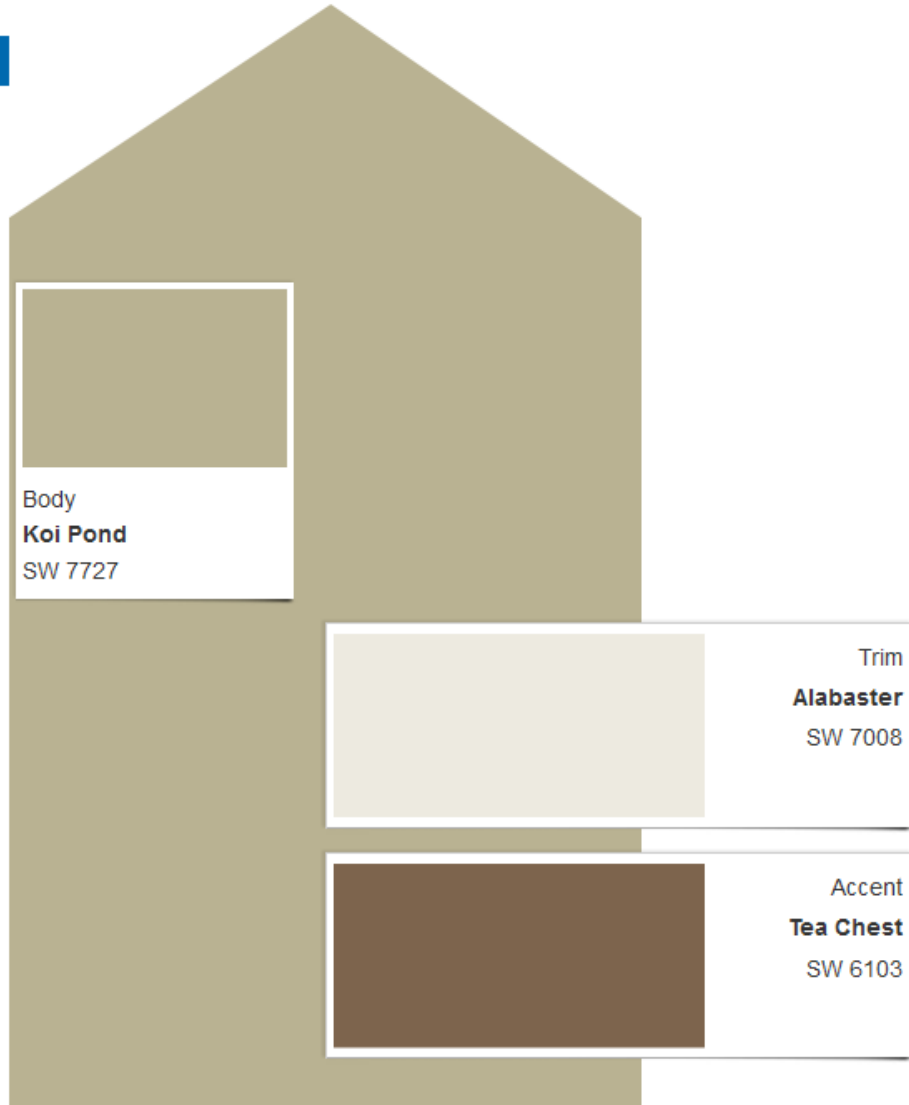

Trim  
**Extra White**  
SW 7006

Accent  
**Roycroft Brass**  
SW 2843

# Scheme F

*Actual color may vary from on-screen representation. To confirm your color choices prior to purchase, please view a physical color chip, color card, or painted sample.*

Print this Scheme →

# Scheme H

*Actual color may vary from on-screen representation. To confirm your color choices prior to purchase, please view a physical color chip, color card, or painted sample.*

Print this Scheme →

# Scheme I

Actual color may vary from on-screen representation. To confirm your color choices prior to purchase, please view a physical color chip, color card, or painted sample.

Print this Scheme →